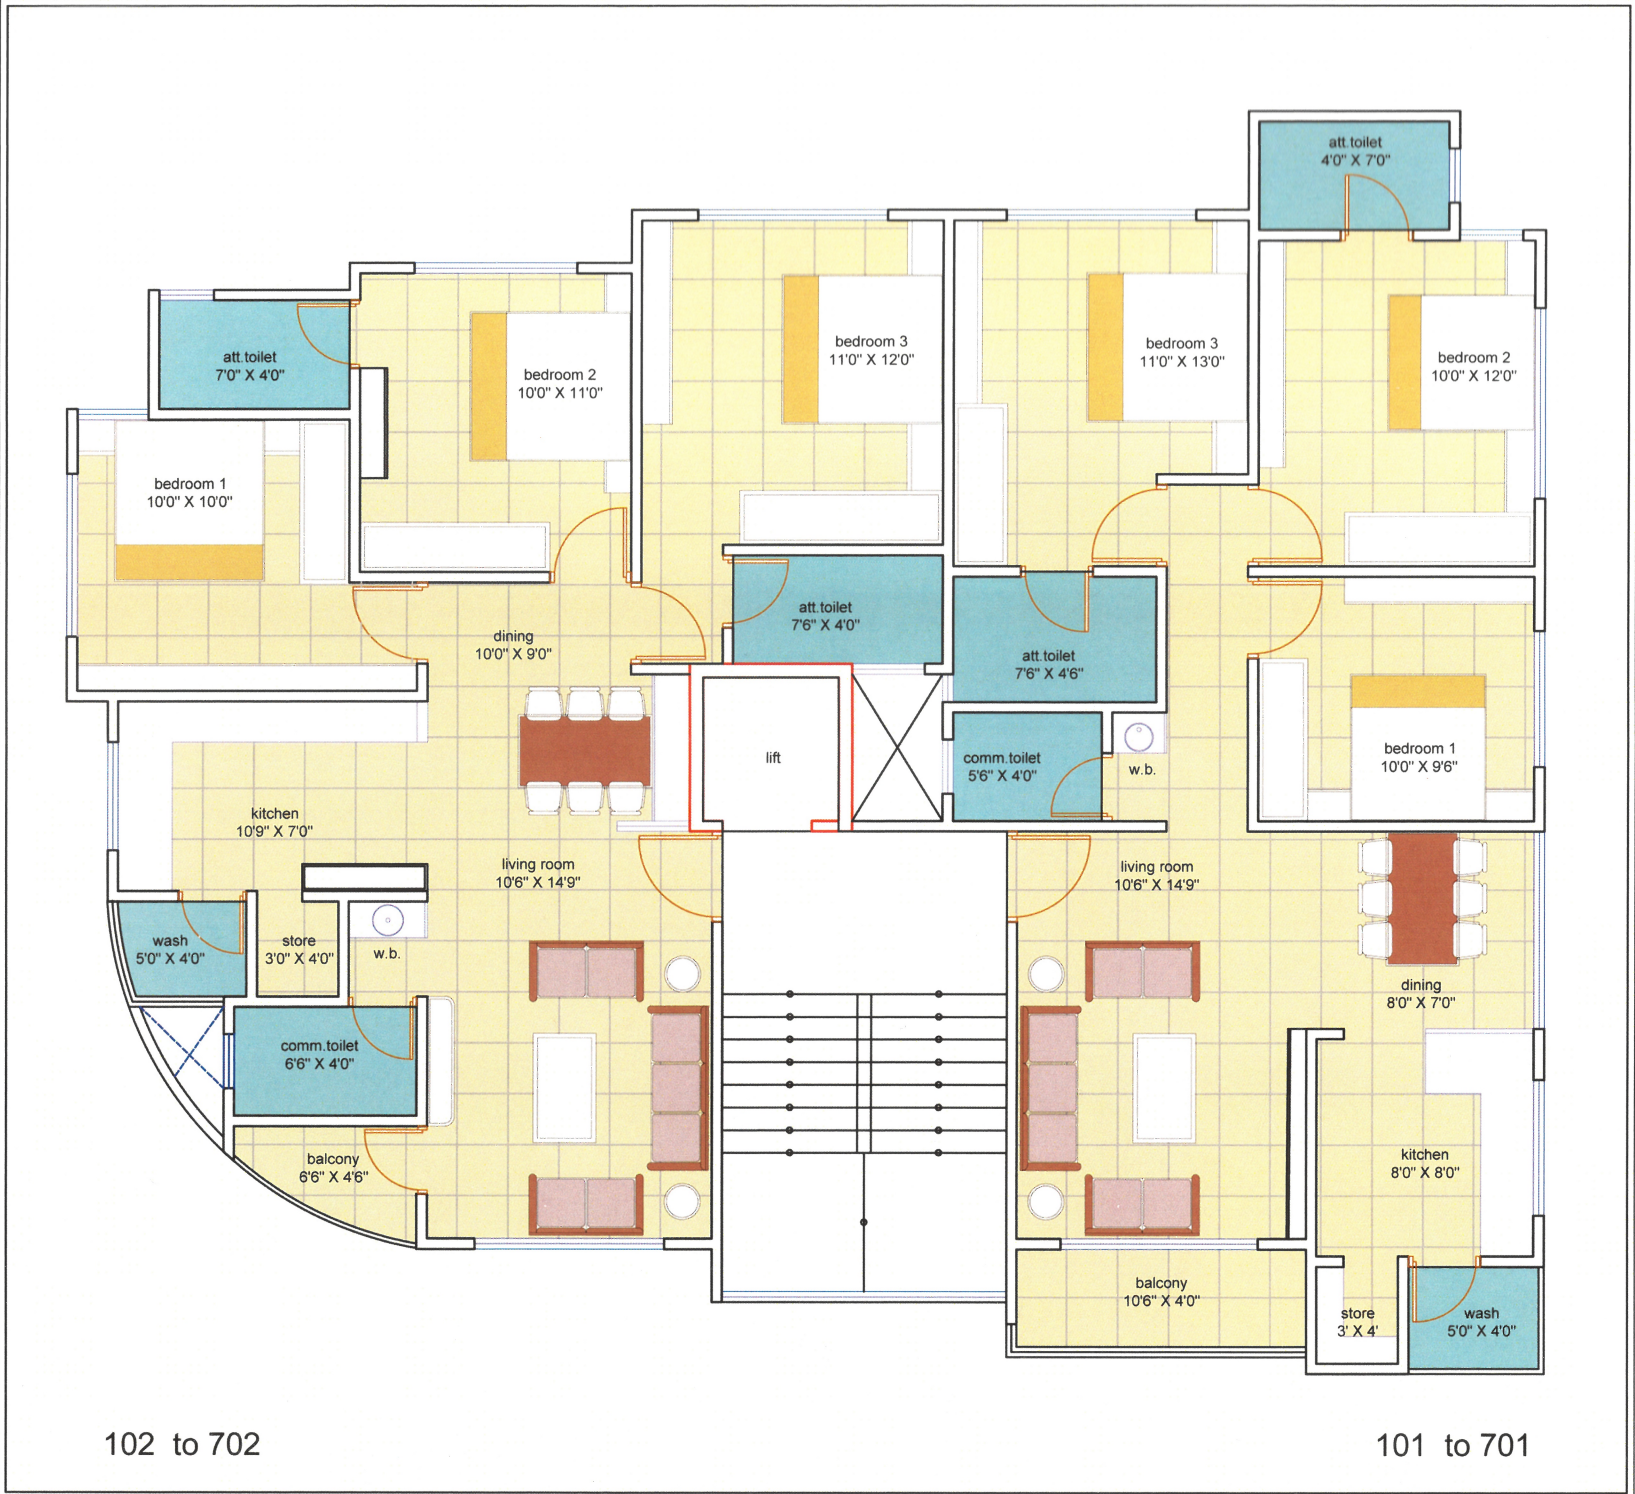

SHRI PARSHVA NANDAN II

DEVELOPER :

SHRI PARSHVA CORPS.
9824027981
9978877555

ARCHITECT

mnda
MALAY & NEHA DESIGN ASSOCIATES
(m) 9879192097

102 to 702

101 to 701