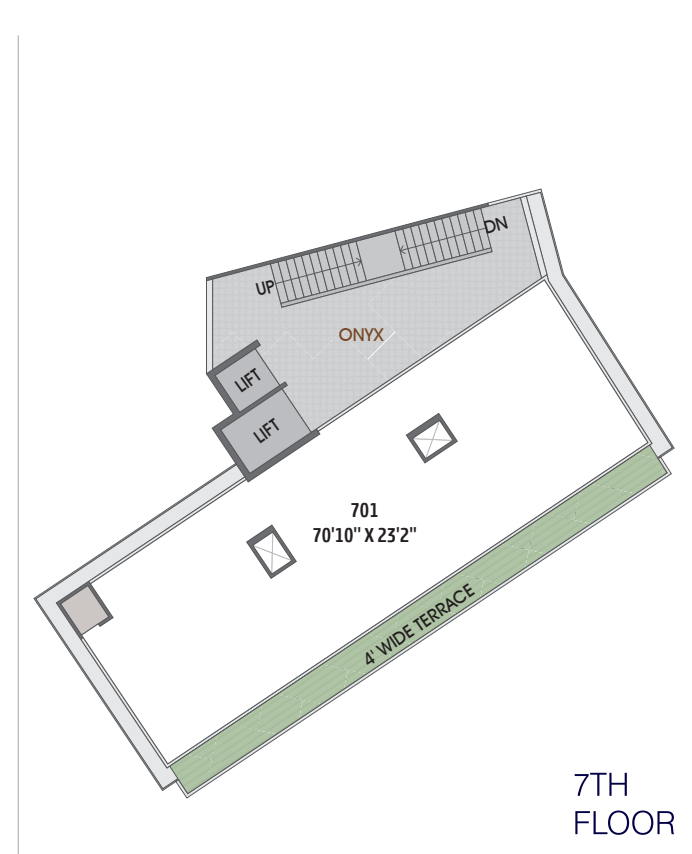

24 HRS WATER

YOGA ZONE

CCTV CAMERA

CAR PARKING

24x7 Security

BANQUET AREA
AT GROUND FLOOR

FIRE SAFETY

BANQUET AREA AT TERRACE

SHRI PARSHVA |
ORION
3 BHK HOMES | COMMERCIAL SPACES

3BHK
TYPE A
1728 SQ.FT.

3BHK
TYPE B
1881 SQ.FT.

* AREA SHOWN ARE SALEABLE AREA

3RD FLOOR

4TH FLOOR

5TH FLOOR

6TH FLOOR

7TH FLOOR

SHRI PARSHVA |
ORION
 3 BHK HOMES | COMMERCIAL SPACES

THRIVING
 WORKSPACES
 DESIGNED FOR
PROGRESS!

* AREA SHOWN ARE SALEABLE AREA