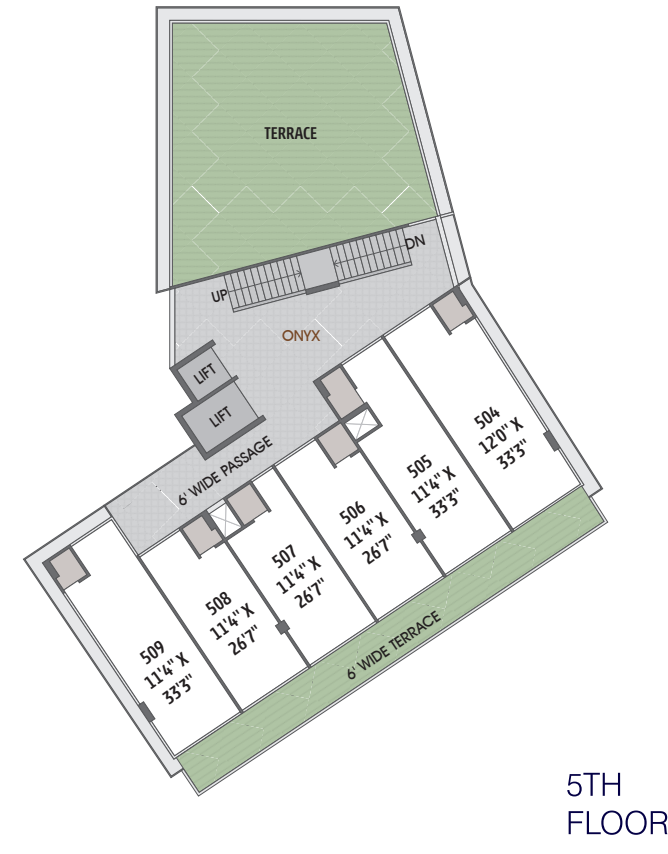

LANDSCAPE PARK

KIDS PLAY AREA

MULTI PURPOSE COURT

INDOOR GAMES

SEATING AREA

OUTDOOR GAME

BOX CRICKET PITCH

STATIONERY COME
CANTEEN AREA

24 HRS WATER

YOGA ZONE

CCTV CAMERA

CAR PARKING

24x7 Security

BANQUET AREA
AT GROUND FLOOR

FIRE SAFETY

BANQUET AREA AT TERRACE

SHRI PARSHVA |
ORION
3 BHK HOMES | COMMERCIAL SPACES

3BHK
TYPE A
1728 SQ.FT.

3BHK
TYPE B
1881 SQ.FT.

* AREA SHOWN ARE SALEABLE AREA

3RD FLOOR

4TH FLOOR

5TH FLOOR

6TH FLOOR

7TH FLOOR

SHRI PARSHVA |
ORION
 3 BHK HOMES | COMMERCIAL SPACES

THRIVING
 WORKSPACES
 DESIGNED FOR
PROGRESS!

* AREA SHOWN ARE SALEABLE AREA