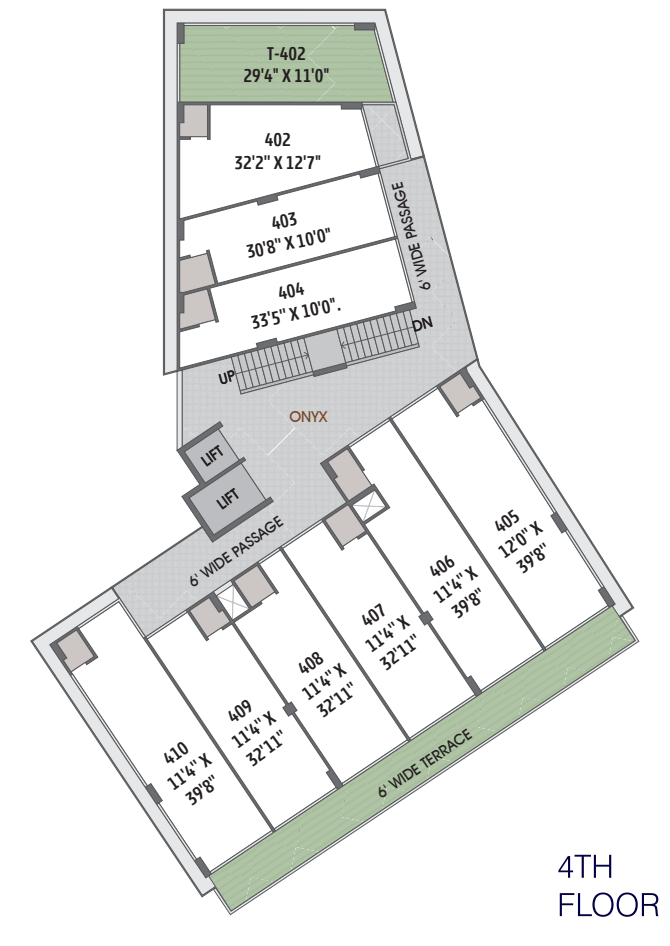

24 HRS WATER

YOGA ZONE

CCTV CAMERA

CAR PARKING

24x7 Security

BANQUET AREA
AT GROUND FLOOR

FIRE SAFETY

BANQUET AREA AT TERRACE

SHRI PARSHVA |
ORION
3 BHK HOMES | COMMERCIAL SPACES

3BHK
TYPE A
1728 SQ.FT.

3BHK
TYPE B
1881 SQ.FT.

* AREA SHOWN ARE SALEABLE AREA

3RD FLOOR

4TH FLOOR

5TH FLOOR

6TH FLOOR

7TH FLOOR

SHRI PARSHVA |
ORION
 3 BHK HOMES | COMMERCIAL SPACES

THRIVING
 WORKSPACES
 DESIGNED FOR
PROGRESS!

* AREA SHOWN ARE SALEABLE AREA