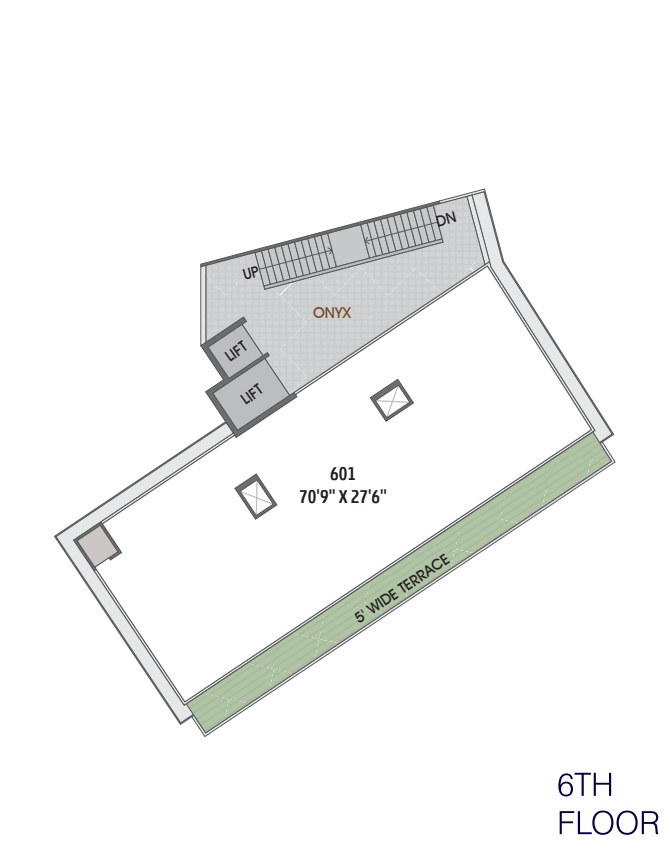

SHRI PARSHVA |
ORION
3 BHK HOMES | COMMERCIAL SPACES

3BHK
TYPE A
1728 SQ.FT.

3BHK
TYPE B
1881 SQ.FT.

* AREA SHOWN ARE SALEABLE AREA

3RD FLOOR

4TH FLOOR

5TH FLOOR

6TH FLOOR

7TH FLOOR

SHRI PARSHVA |
ORION
 3 BHK HOMES | COMMERCIAL SPACES

THRIVING
 WORKSPACES
 DESIGNED FOR
PROGRESS!

* AREA SHOWN ARE SALEABLE AREA