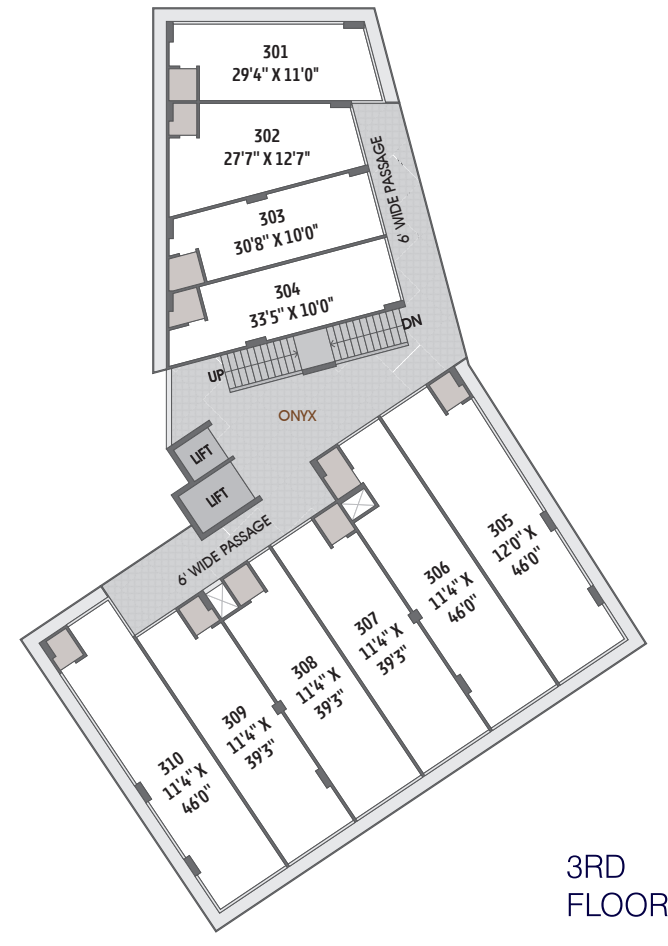

24 HRS WATER

YOGA ZONE

CCTV CAMERA

CAR PARKING

24x7 Security

BANQUET AREA
AT GROUND FLOOR

FIRE SAFETY

BANQUET AREA AT TERRACE

SHRI PARSHVA |
ORION
3 BHK HOMES | COMMERCIAL SPACES

3BHK
TYPE A
1728 SQ.FT.

3BHK
TYPE B
1881 SQ.FT.

* AREA SHOWN ARE SALEABLE AREA

3RD FLOOR

4TH FLOOR

5TH FLOOR

6TH FLOOR

7TH FLOOR

SHRI PARSHVA |
ORION
 3 BHK HOMES | COMMERCIAL SPACES

THRIVING
 WORKSPACES
 DESIGNED FOR
PROGRESS!

* AREA SHOWN ARE SALEABLE AREA